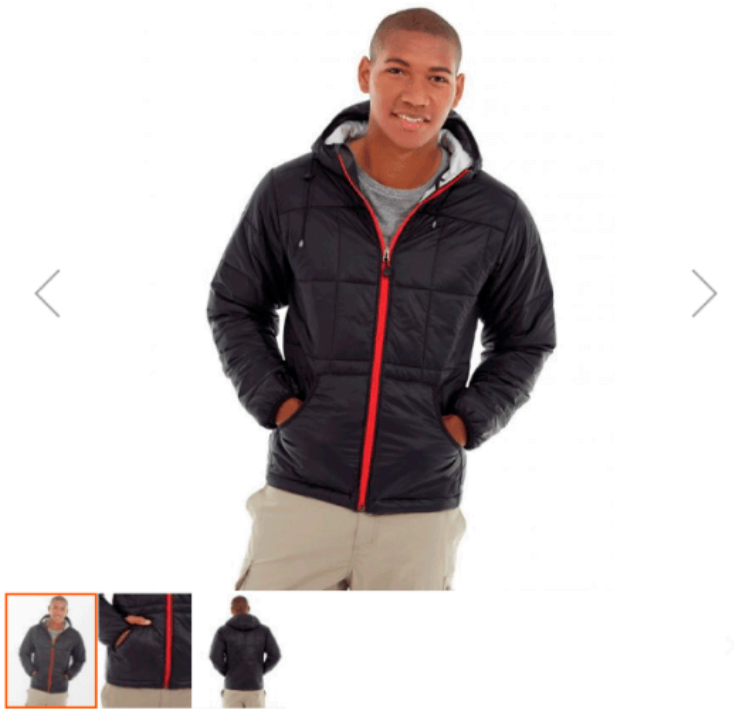

Montana Wind Jacket

★★★★☆ 3 Reviews Add Your Review

\$49.00

IN STOCK
SKU#: MJ03

Size

- XS
- S
- M
- L
- XL

Color

Qty