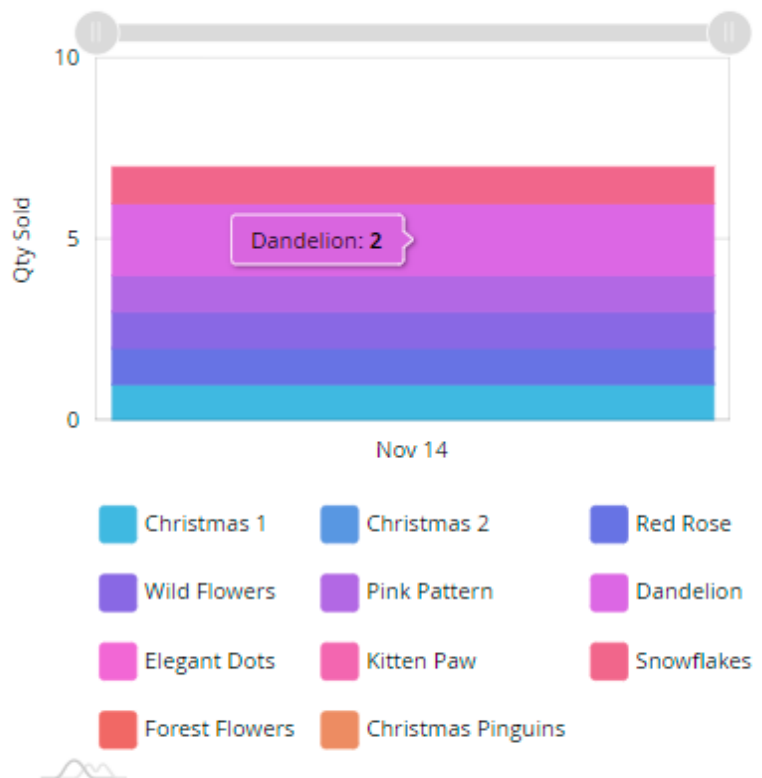

Sort Order - set the sort order of the wrapping.

Don't forget to **Save** your new gift wrap.

Analytical Dashboard

When all the wraps were created and applied to store, you can check the selling dynamics in the analytic dashboard above gift wraps grid. See the overview and check which wraps are the most popular in your store.

Gift Wraps

admin

Add New Gift Wrap

Most Wanted Wraps

Name	Qty Sold	Revenue
Dandelion	2	\$2.00
Christmas 1	1	\$1.00
Red Rose	1	\$2.00
Wild Flowers	1	\$1.00
Snowflakes	1	\$0.50
Total	6	\$6.50

Overview

Creating a New Gift Message Card