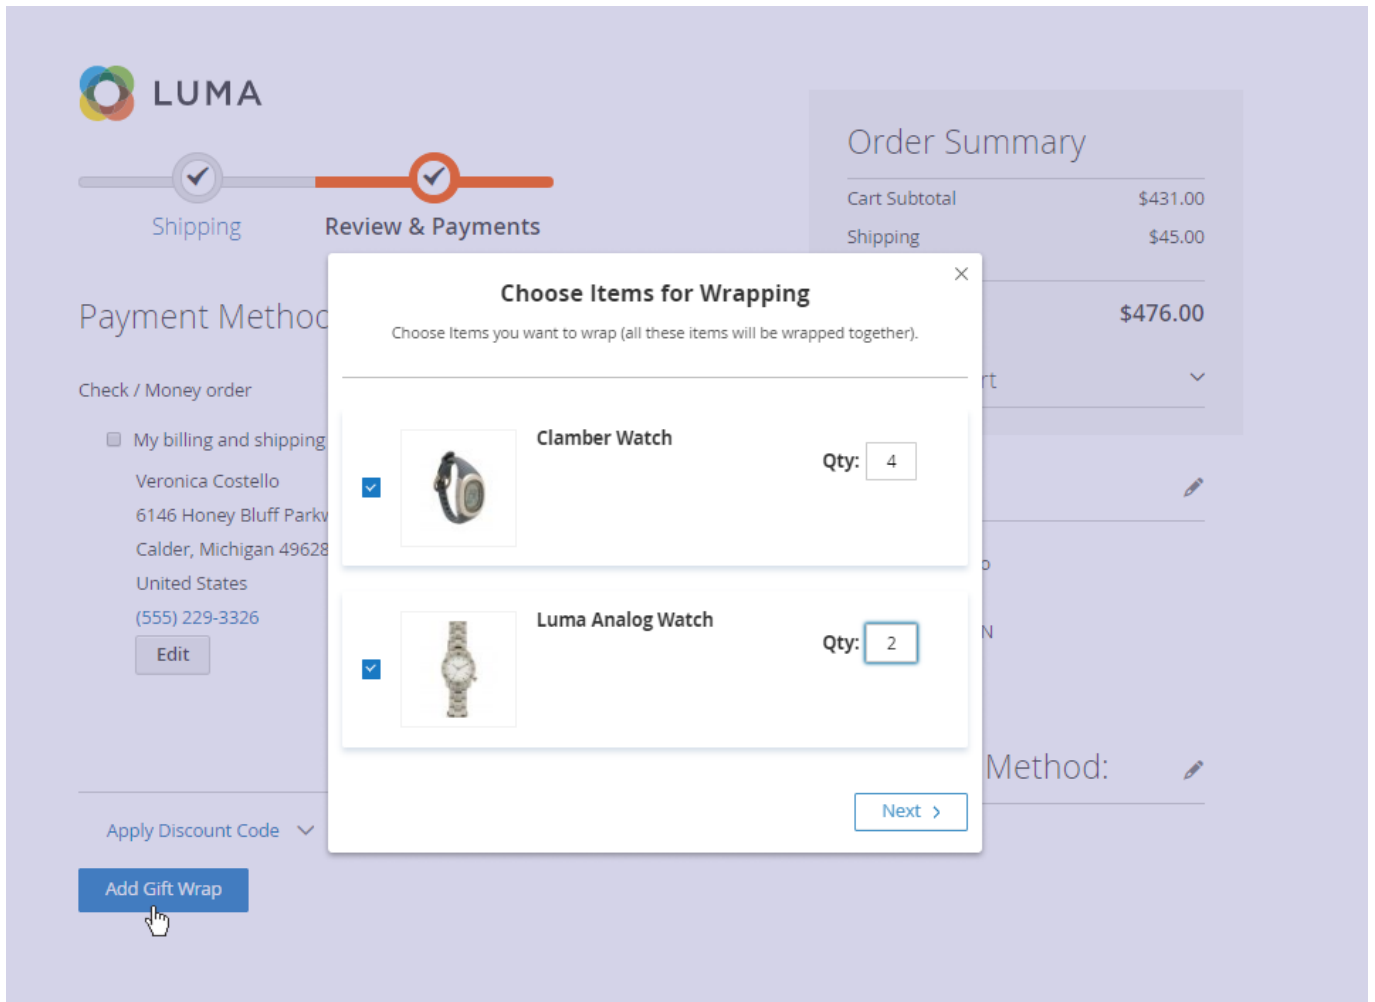

Enable your customers to apply gift wrapping while checking out with multiple addresses.

This option will be available only if you allow gift wrapping on the Checkout page in the extension [General settings](#).